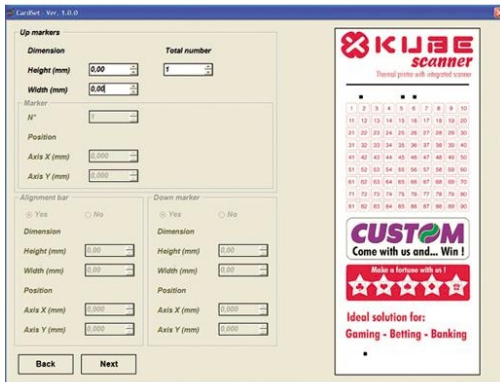

### Lottery printers-Kubell Scanner

KUBEII SCANNER is the combination of a high performance scanner for cards and betting slips and a high speed thermal printer with stacker unit. KUBEII SCANNER works with standard lottery cards, 82 millimetre large and having a maximum length of 350 millimetres. It is capable of reading barcodes in combination with coupons and betting slips. The betting slips are printed on 80/82.5mm large paper, and the printer manages a paper roll with 150 mm diameter. The printed betting slips can be validated by printing the words "you won" or "validated" on them.

The one product for a complete solution !

- Scans cards
- Quickly prints betting slips
- Verifies and validates betting slips

Reads the barcode on the betting slip, checks its validity and validates the betting slip

## CHARACTERISTICS

- Embedded scanner
- Barcode reading
- Large paper roll
- Intelligent coupon scanning
- Branding feature to void ticket

## EXCLUSIVE FEATURES

- Embedded scanner
- Barcode reading
- Large paper roll
- Intelligent coupon scanning
- Branding feature to void ticket
- Compact all-in-one unit
- 203 DPI printing resolution
- Memory expansion up to 2GB
- Mass Storage
- Windows and Linux drivers