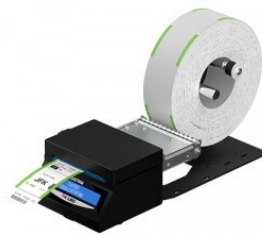

TK180 METAL TEAR-OFF

ATB

TK180 Metal
USB

BPP BTP
True Font 2D

AEA CUTE CUPPS

2

TK180 Metal

TK180 Metal

255
IATA 1740C E

TK180 metal casing is available in two versions: with practical tear-off or with reliable autocutter.

??

- BPP BTP
- CUPPS AEA 2012, IPTS 2018, IPTS 2019, IPTS 2022
- 203mm/
- USB RS232
- 2
-